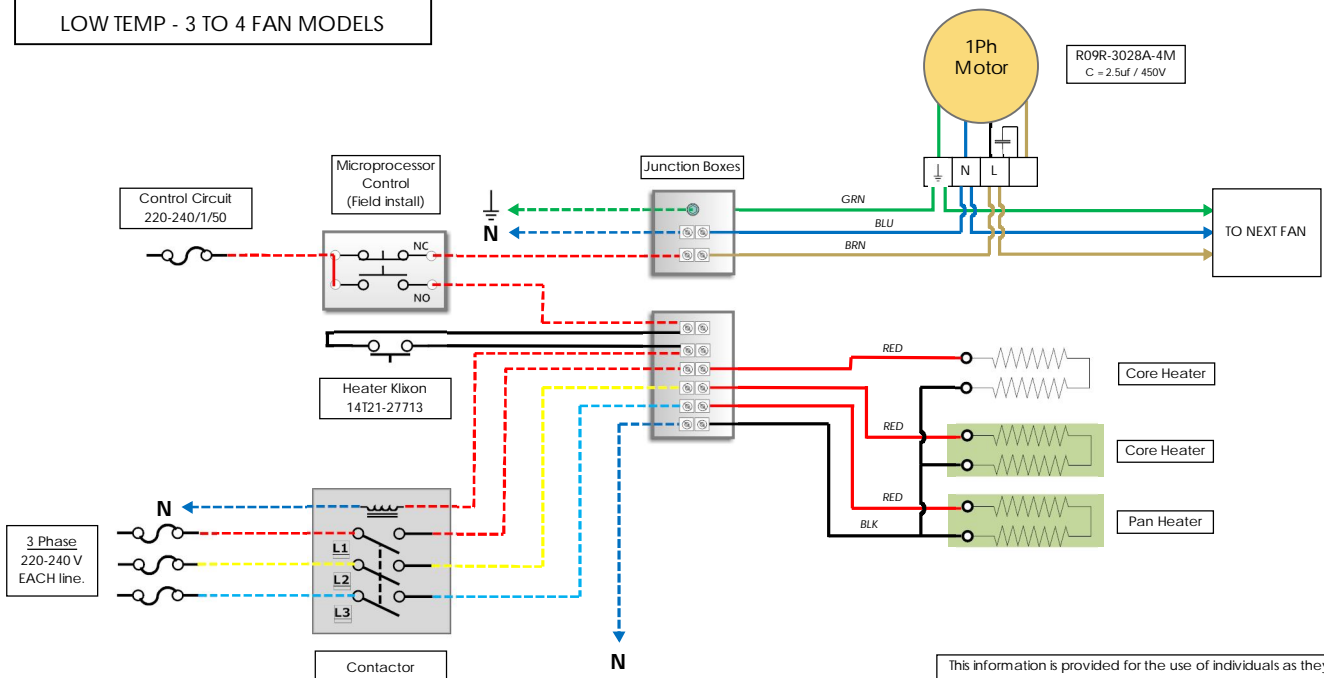

MEDIUM TEMP - 1 TO 4 FAN MODELS

LOW TEMP - 1 TO 2 FAN MODELS

MEDIUM TEMP - PARTIAL DEFROST

LOW TEMP - 3 TO 4 FAN MODELS

LEGEND	
Fuse	
Field Wire	
Internal Wire	

This information is provided for the use of individuals as they see fit. Patton Ltd is not responsible for the use and results of this information by any party, especially those lacking sufficient skill or knowledge to perform those tasks safely and in accordance with local electrical codes and governance. Any hazard created is the sole responsibility of the user. Patton reserves the right to change information without notice.