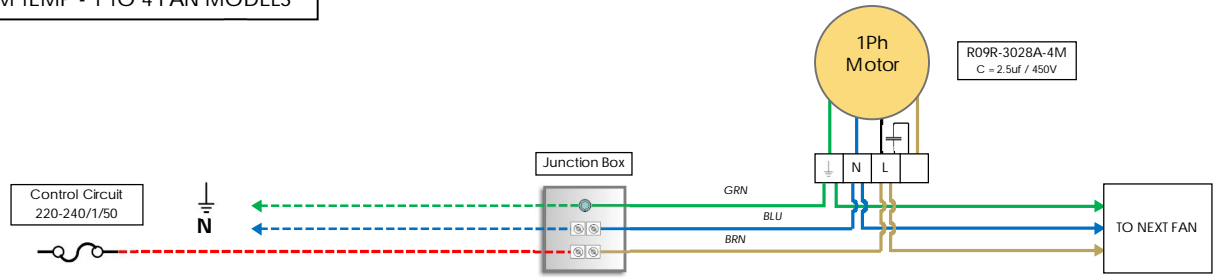

MEDIUM TEMP - 1 TO 4 FAN MODELS

LOW TEMP - 1 TO 2 FAN MODELS

MEDIUM TEMP - PARTIAL DEFROST

LOW TEMP - 3 TO 4 FAN MODELS

LEGEND	
Fuse	
Field Wire	
Internal Wire	

This information is provided for the use of individuals as they see fit. Patton Ltd is not responsible for the use and results of this information by any party, especially those lacking sufficient skill or knowledge to perform those tasks safely and in accordance with local electrical codes and governance. Any hazard created is the sole responsibility of the user. Patton reserves the right to change information without notice.