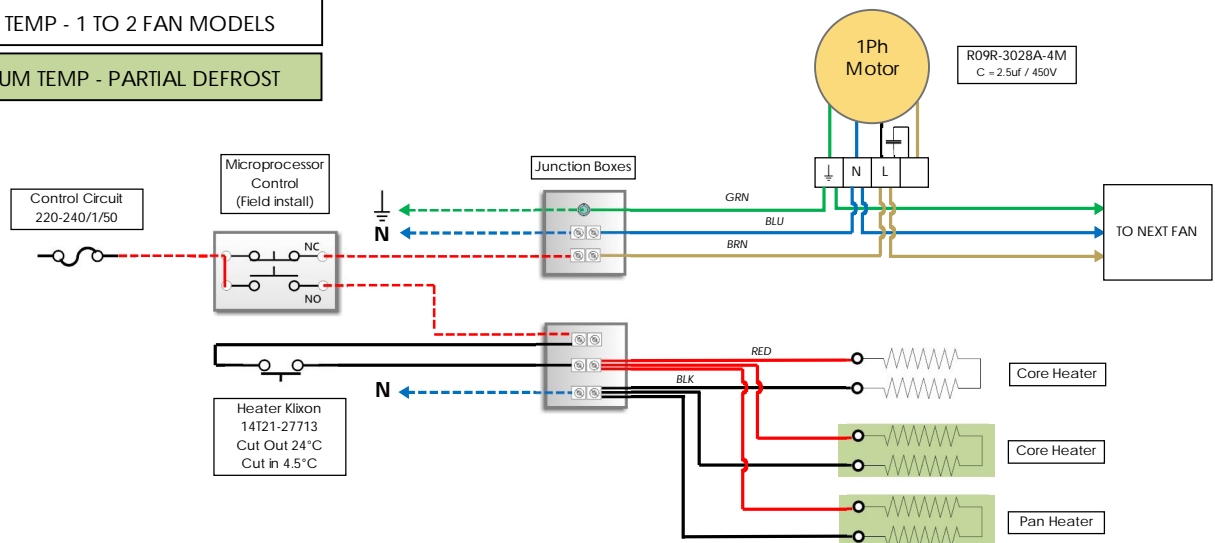

MEDIUM TEMP - 1 TO 4 FAN MODELS

LOW TEMP - 1 TO 2 FAN MODELS

MEDIUM TEMP - PARTIAL DEFROST

LOW TEMP - 3 TO 4 FAN MODELS

LEGEND	
Fuse	
Field Wire	
Internal Wire	

This information is provided for the use of individuals as they see fit. Patton Ltd is not responsible for the use and results of this information by any party, especially those lacking sufficient skill or knowledge to perform those tasks safely and in accordance with local electrical codes and governance. Any hazard created is the sole responsibility of the user. Patton reserves the right to change information without notice.