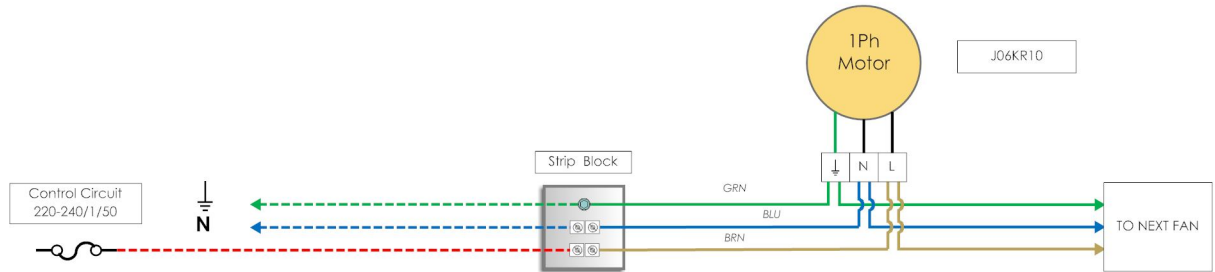

MEDIUM TEMP - 1 TO 3 FAN MODELS

LOW TEMP - 1 TO 3 FAN MODELS

LEGEND	
Fuse	
Field Wire	
Internal Wire	

This information is provided for the use of the individuals as they see fit. Patton Ltd is not responsible for the use of this information by any party, especially those lacking sufficient skill or knowledge to perform those tasks safely and in accordance with local electrical codes and governance. Any hazard created is the sole responsibility of the user. Patton reserves the right to change information without notice.